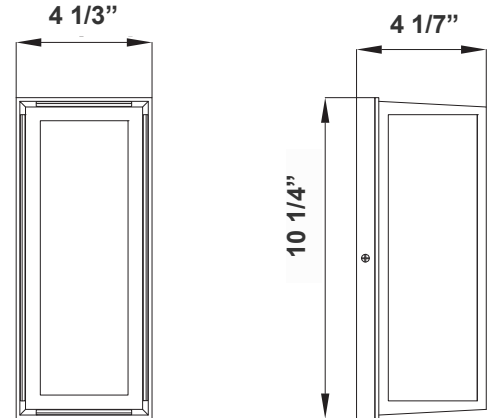

Customer Name: \_\_\_\_\_

Project Name: \_\_\_\_\_

Note: \_\_\_\_\_

Type: \_\_\_\_\_

4 1/7"(W) x 10 1/4"(H) x 4 1/3"(D)

LED Outdoor Wall Lantern With Aluminum Housing & Powder-Coated Finish, Acrylic Diffuser. Ideal for General Site Lighting, Residential Buildings, Doorway, Pathway And Parking Areas.