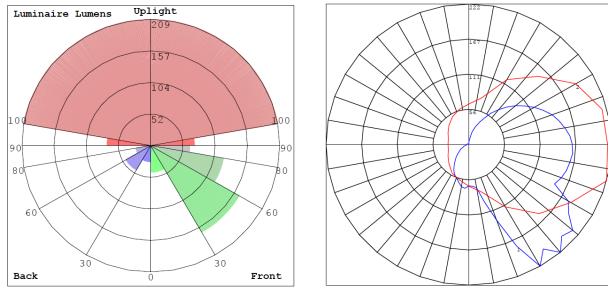

### Other Models:

- 30W | 2100LM | LRS-P2-MCTP-BR

Phone: (877) 805-2252 | Fax: (877) 805-2252  
www.westgatemfg.com

WG-06132023

**Photometrics:** LRS-P1-MCT-BR

BUD Rating: B0-U3-G1

**Other Views:**

Side View