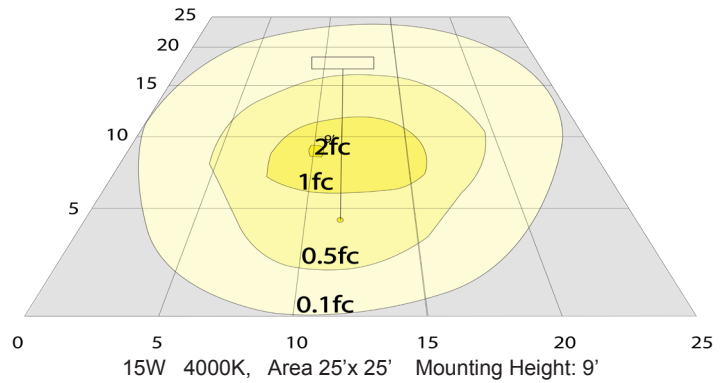

### Other Models:

- 30W | 2100LM | LRS-P2-MCTP-BR

Phone: (877) 805-2252 | Fax: (877) 805-2252  
www.westgatemfg.com

WG-06132023

**Photometrics:** LRS-P1-MCT-BR

BUD Rating: B0-U3-G1

**Other Views:**

Side View